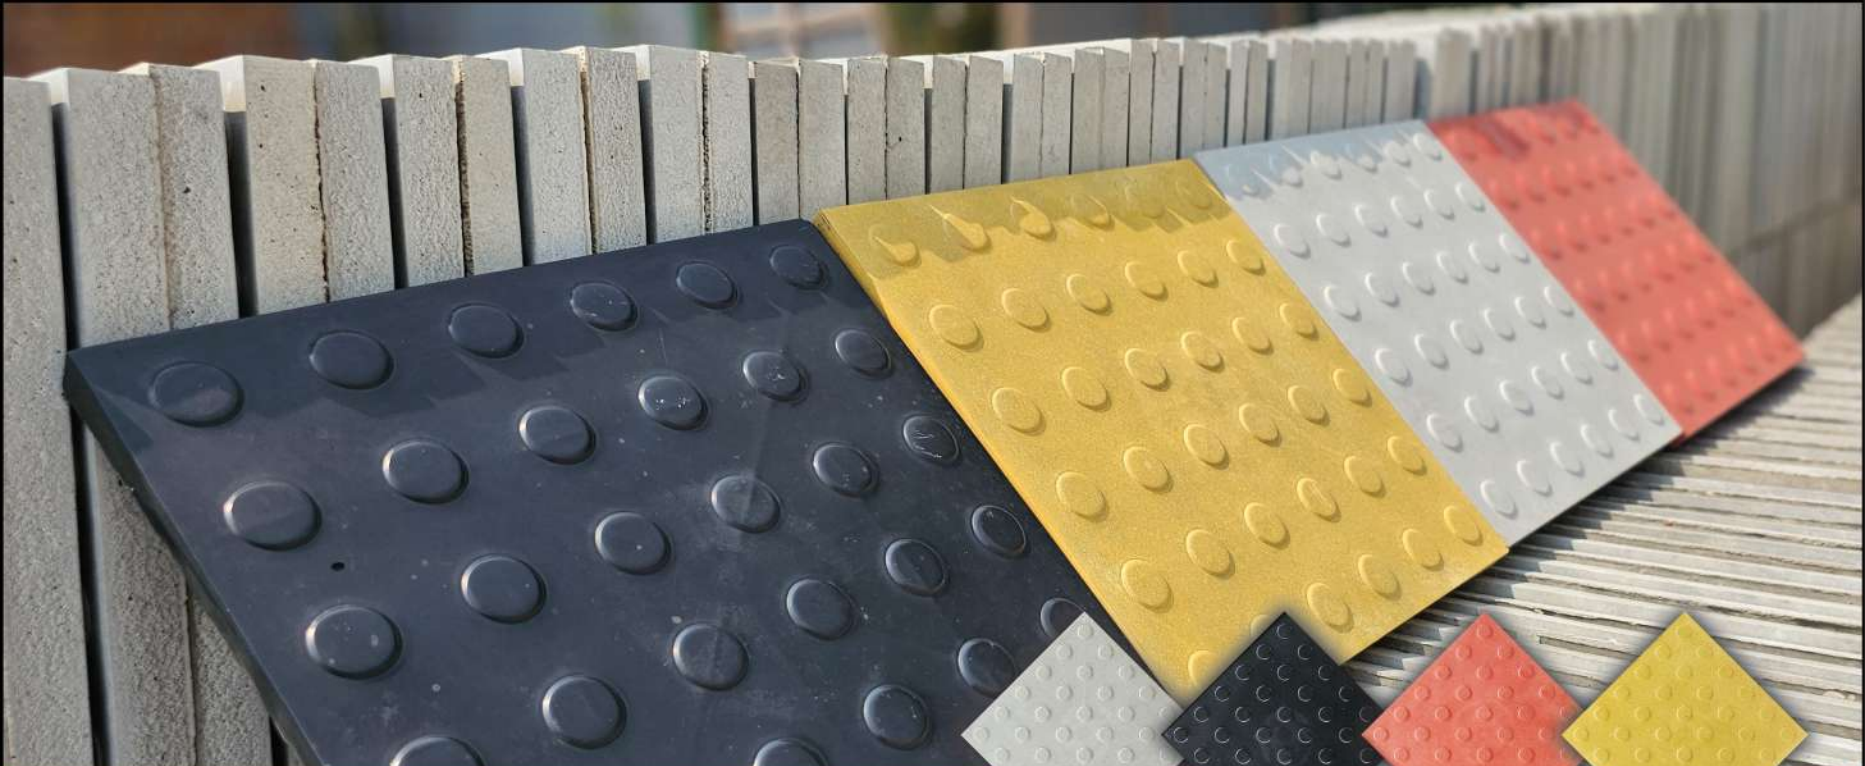

GBML PT 14

Dimension: 12" x 12"
Thickness: 18mm & 24mm
Parking, Garden, Footpath, Rooftop Floor

GRASSHOPPER™