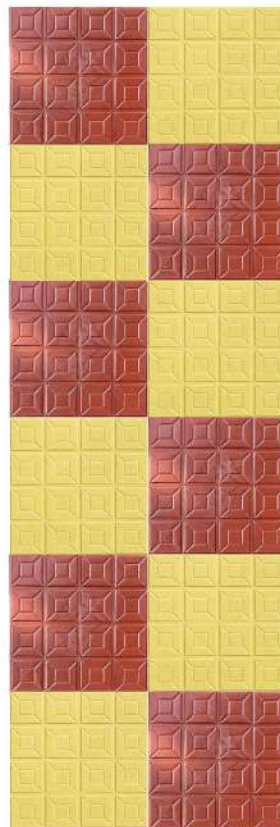

The advertisement features a background of interlocking pavement tiles in four colors: red, black, grey, and yellow. Green plants are growing through the gaps between the tiles. A green horizontal band at the top contains the brand name. A semi-transparent dark grey band across the middle contains the product name. A red gear logo with a building silhouette is in the bottom right corner.

GRASSHOPPER™

GBML PT17

Dimension: 12" x 12"
Thickness: 18mm & 24mm
Parking, Garden, Footpath, Rooftop Floor

GRASSHOPPER™

GBML PT11

GRASSHOPPER™

Dimension: 12" x 12"
Thickness: 18mm & 24mm
Parking, Garden, Footpath, Rooftop Floor