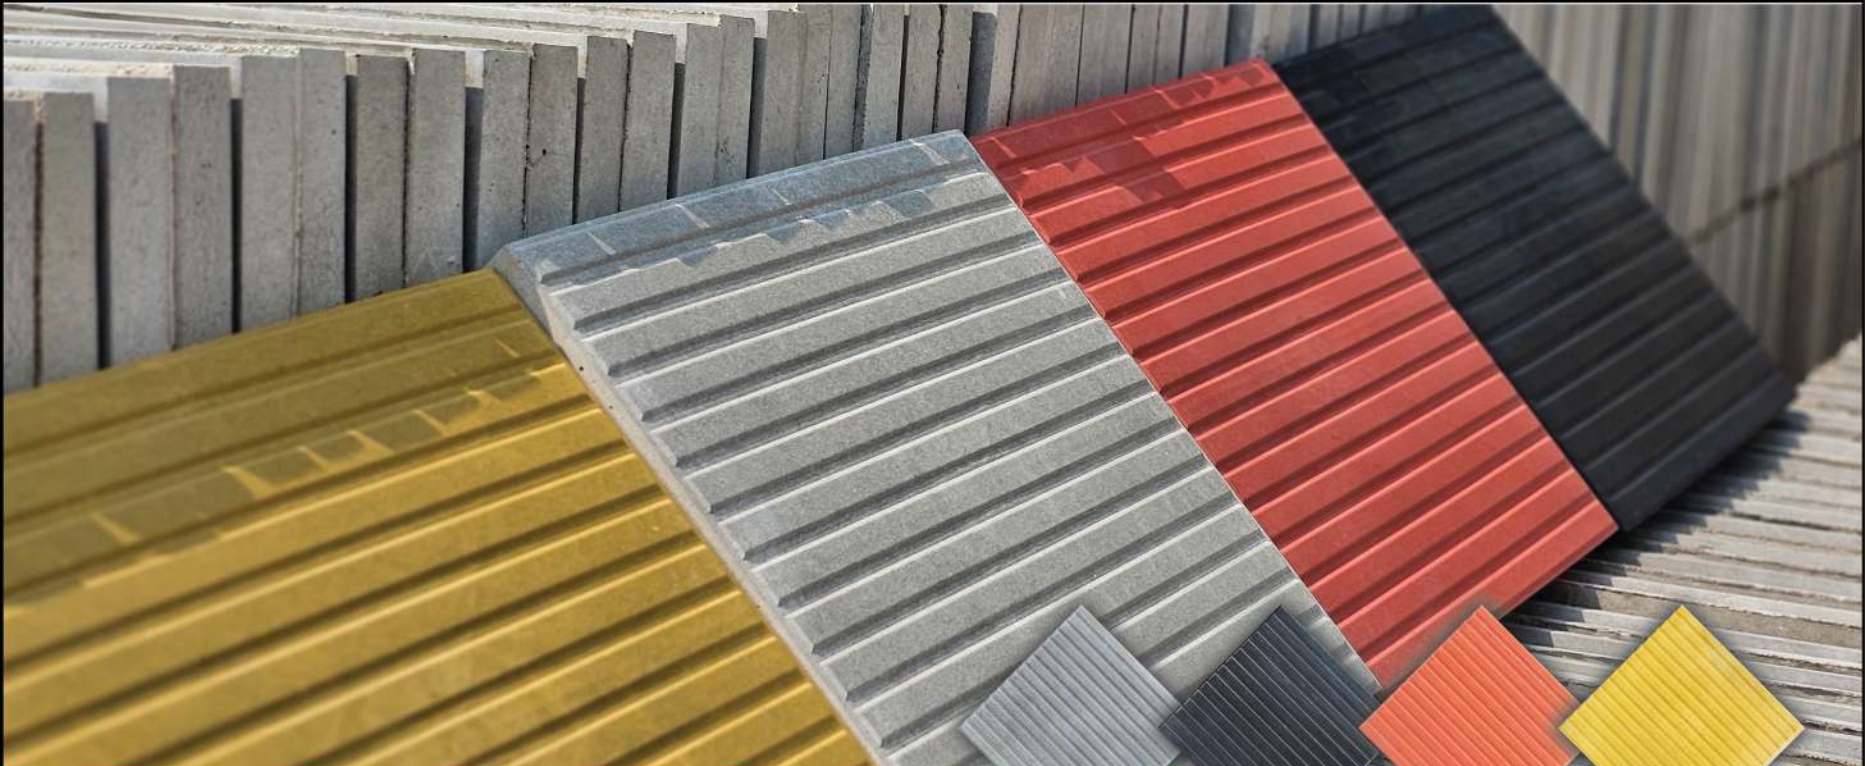

CBML PT 09

Dimension: 12" x 12"
Thickness: 18mm & 24mm
Parking, Garden, Footpath, Rooftop Floor

GRASSHOPPER™