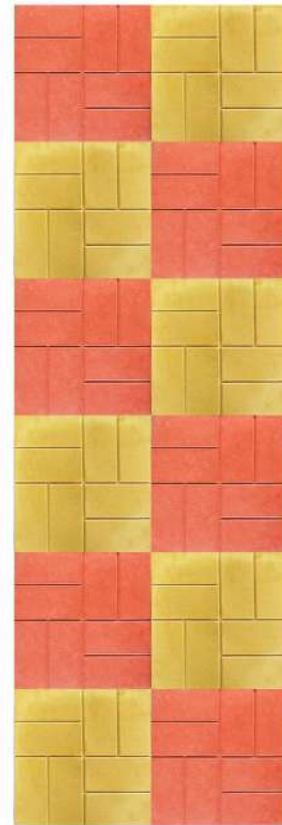

The advertisement features a background of interlocking pavement tiles in four colors: red, black, grey, and yellow. Green plants are growing through the gaps between the tiles. A green horizontal band at the top contains the brand name. A semi-transparent dark grey band across the middle contains the product name. A red gear logo with a building silhouette is in the bottom right corner.

GRASSHOPPER™

GBML PT17

Dimension: 12" x 12"
Thickness: 18mm & 24mm
Parking, Garden, Footpath, Rooftop Floor

GRASSHOPPER™

GBML PT11

GRASSHOPPER™

Dimension: 12" x 12"
Thickness: 18mm & 24mm
Parking, Garden, Footpath, Rooftop Floor