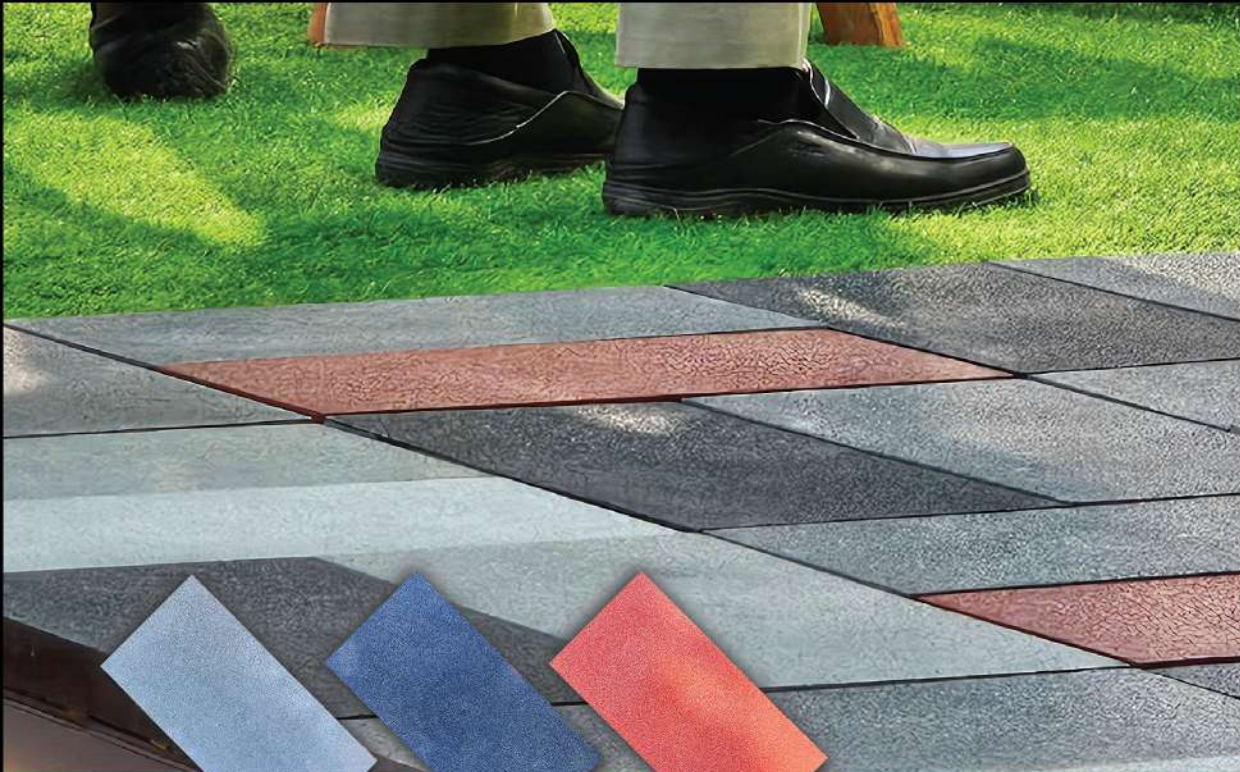

GRASSHOPPER™

GBML RPB406

Dimension: 16" x 8"
Thickness: 18mm & 30 mm
Parking, Garden, Footpath, Rooftop Floor